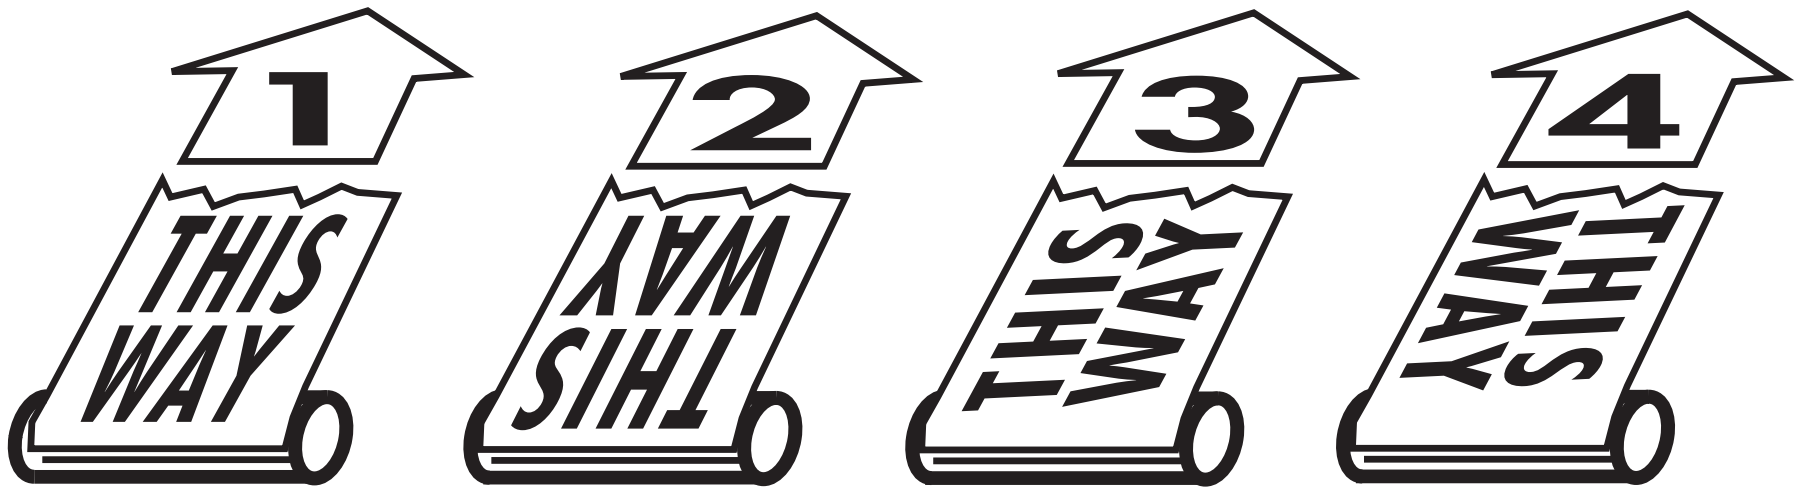

UNWIND DIRECTION CHART FOR ROLL LABELS

Label unwind direction is simply the way in which a label which is to be machine applied unwinds from a roll. Please call your Customer Service Representative at (405) 682-3460 if you have questions.